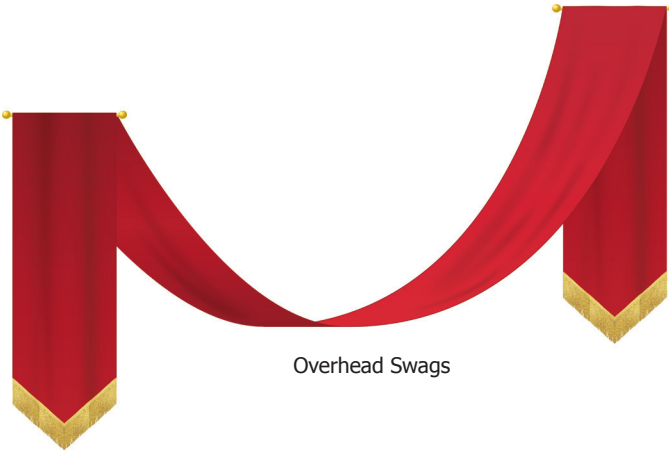

Stock Holiday Décor

Fabric interior banners are created with luxury polyester fabric that is inherently flame retardant. All interior banners are available in the stock sizes below or can be custom made for your unique installation.

Overhead Swags

Overhead Doorway & Hall Banners with Metallic Gold Trim

Snowflake Ribbons with Metallic Gold Trim

Snowflake Attachment

Hanging Fringed Banner

Snowflake Banners

Single & Double Loop Bows

Overhead Swags: Ideal for atriums 24' long x 2' wide suspended by two gold dowels with gold ball finials. 6" gold bullion fringe hangs from each tapered point.