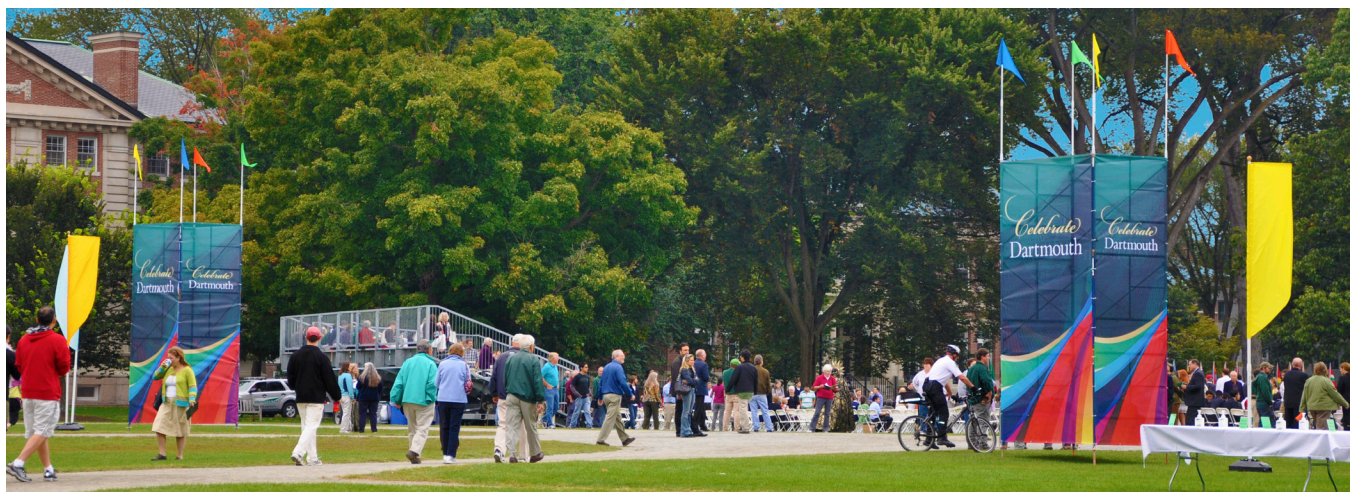

Large format graphics will not let your event go un-noticed!

Great way to draw attention to your event in large spaces. Perfect for concert entryways, hotspot designation. 4 large format vinyl speaker mesh graphics (two 7'x15' and two 5'x15' shown) are securely tied to scaffolding. Nylon pennant flags on 4 corners are sold separately.

Speaker mesh with 70% blow through reduces wind force on the structure the banner is installed on.

Please call for pricing based on the dimensions of the structure to be covered.

1.800.655.7311

From outside of U.S. (1) 802-488-8789

472 Meadowland Drive Unit #5
South Burlington VT 05403
sales@projectgraphics.com
www.projectgraphics.com